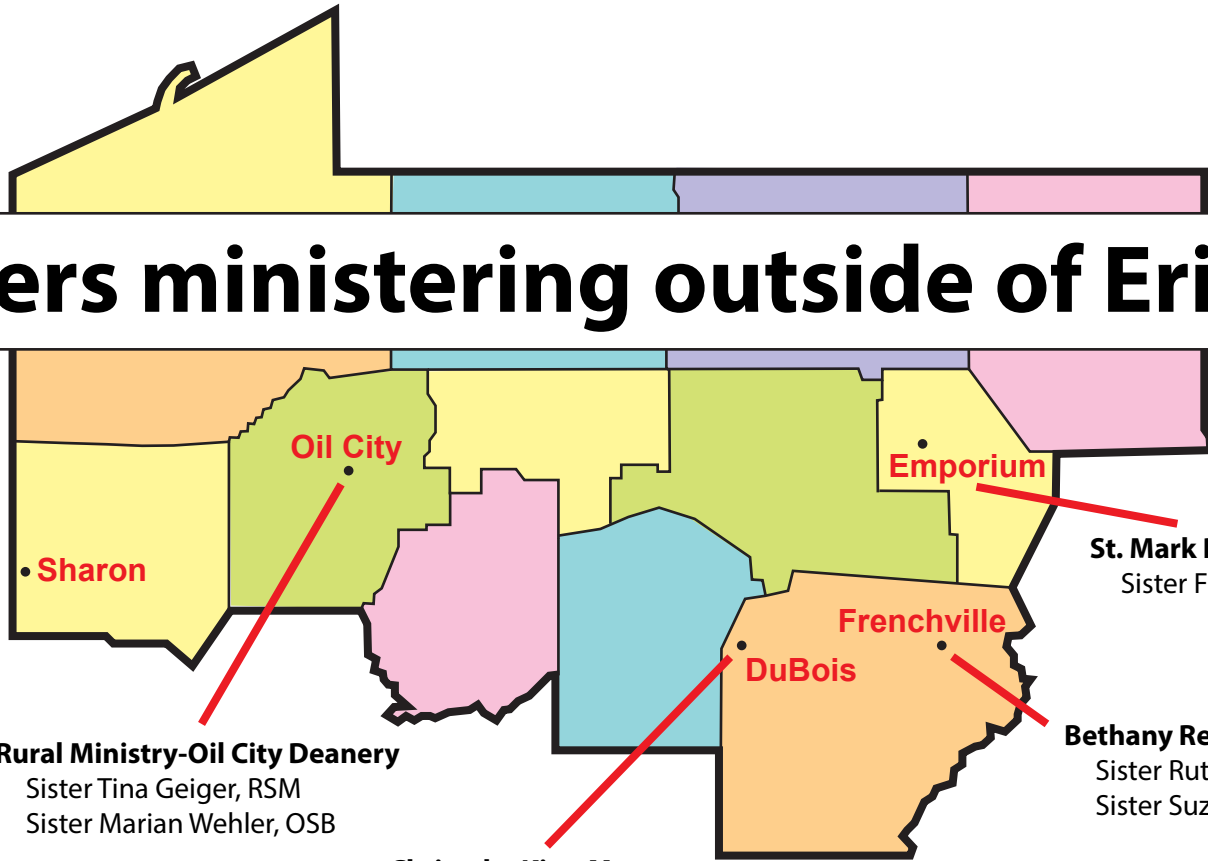

Sisters ministering outside of Erie

Kennedy Catholic High School
Sister Margaret Pellerite, SSJ

Rural Ministry-Oil City Deanery
Sister Tina Geiger, RSM
Sister Marian Wehler, OSB

Christ the King Manor
Sister Mercedes Miskovich, OSB

Rural House of Mercy
Sister Margie Park, RSM
Sister Trish Tyler, RSM

St. Mark Parish
Sister Frances Therese Matia, SSJ

Bethany Retreat Center
Sister Ruth Ann Madera, CA
Sister Suzanne Thibault, CA